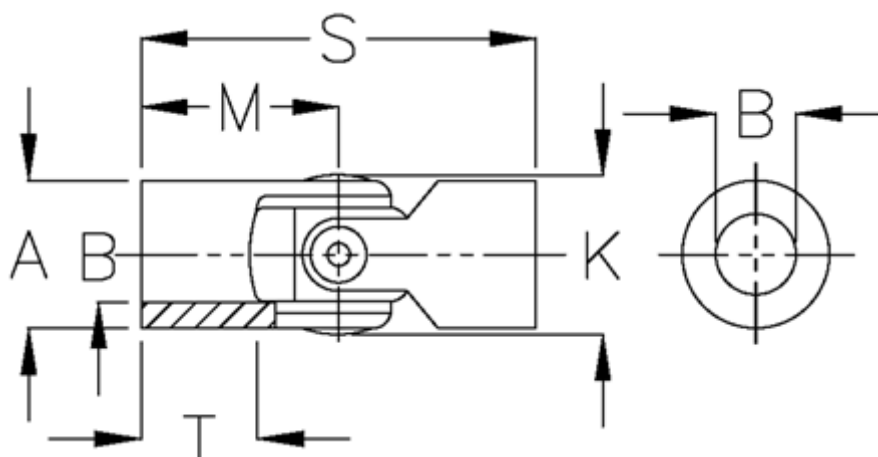

Article number: 07740400

Description: Single cross joint w/slide bearing
0.740.400

Measures

A	= 40
B H7	= 25
K	= 42.0
M	= 54
MD max N m	= 160
s	= 108
T	= 32